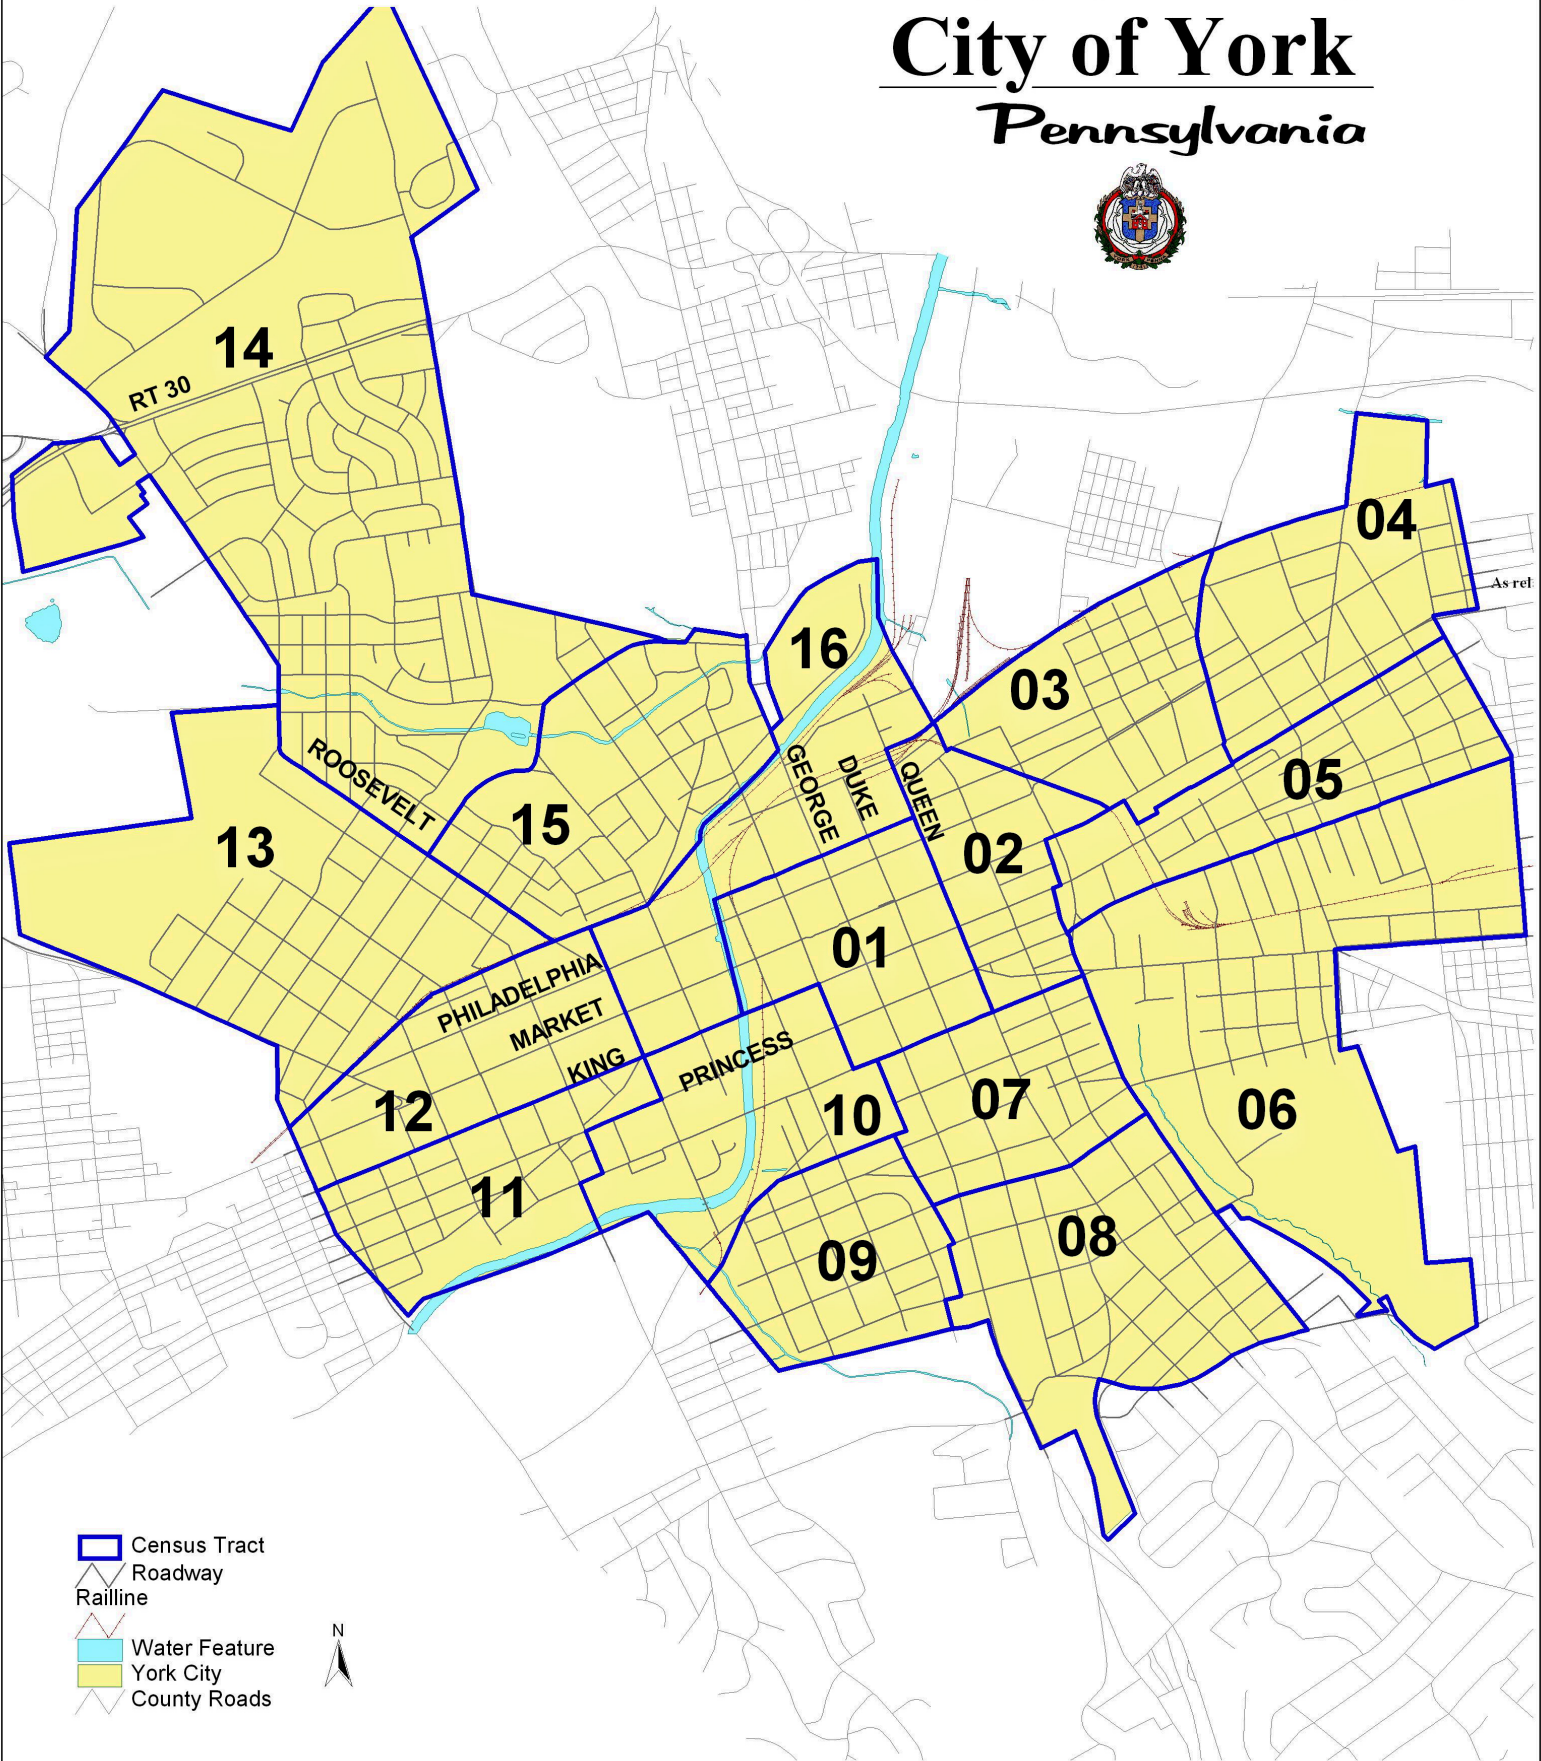

CENSUS TRACTS

City of York

Pennsylvania

- Census Tract
- Roadway
- Railline
- Water Feature
- York City
- County Roads

Disclaimer: This map is for reference purposes only. The City makes no guarantee as to the accuracy or completeness of the features shown on this map.