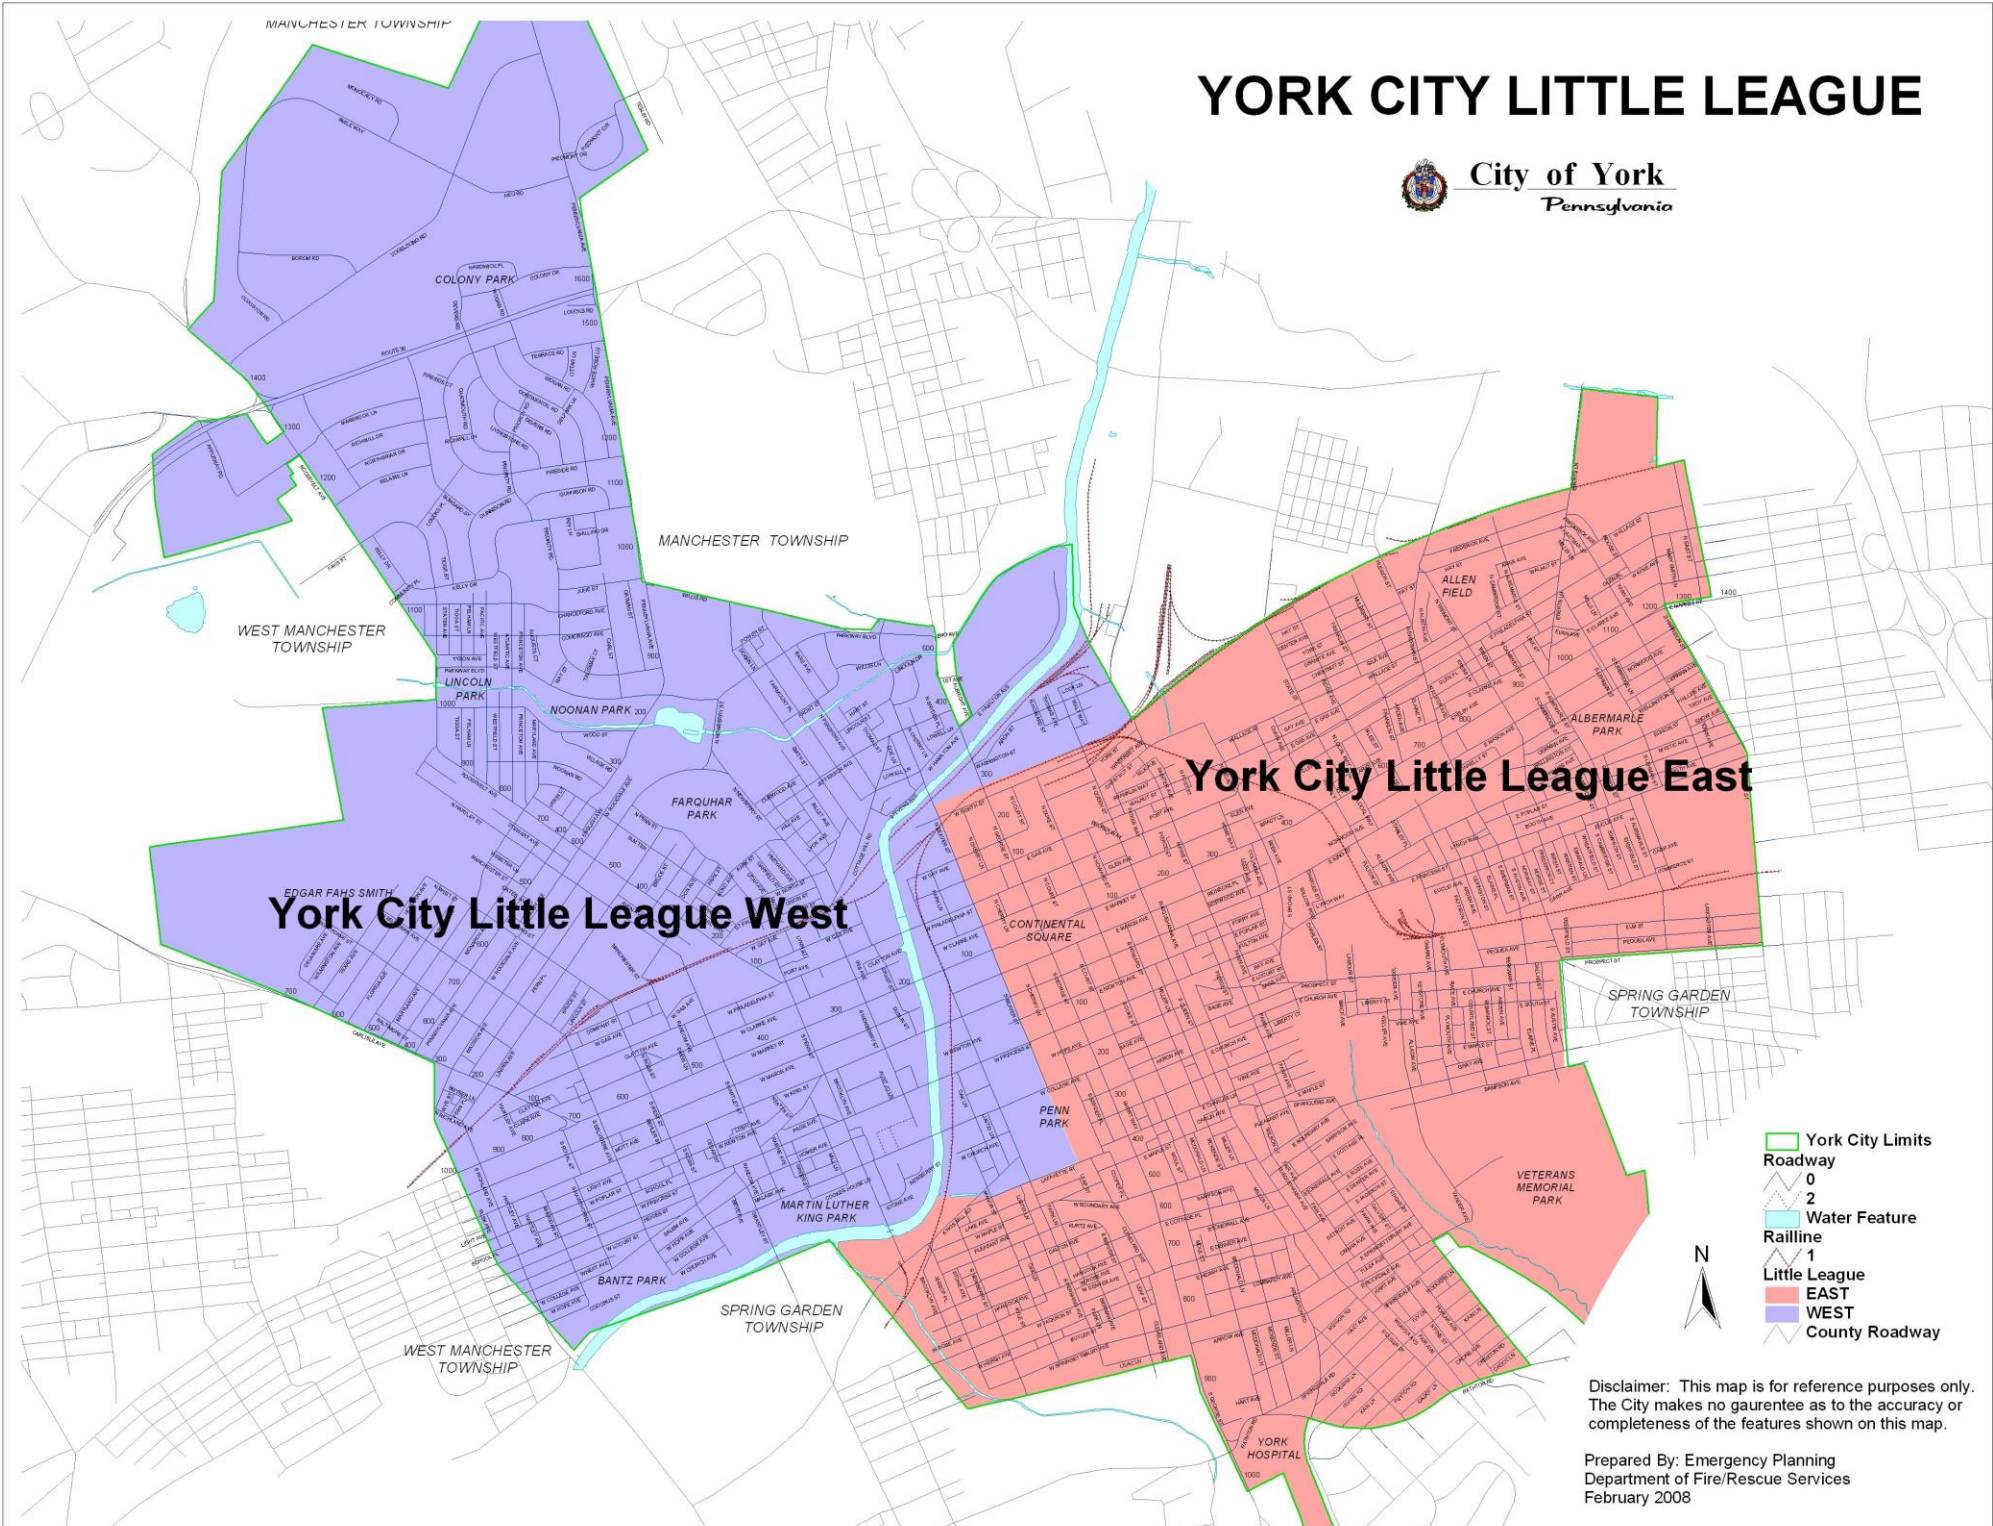

# YORK CITY LITTLE LEAGUE

City of York  
Pennsylvania

**York City Little League West**

**York City Little League East**

- York City Limits
- Roadway
  - 0
  - 2
- Water Feature
- Railline
- Little League
  - EAST
  - WEST
- County Roadway

Disclaimer: This map is for reference purposes only. The City makes no guarantee as to the accuracy or completeness of the features shown on this map.

Prepared By: Emergency Planning  
Department of Fire/Rescue Services  
February 2008