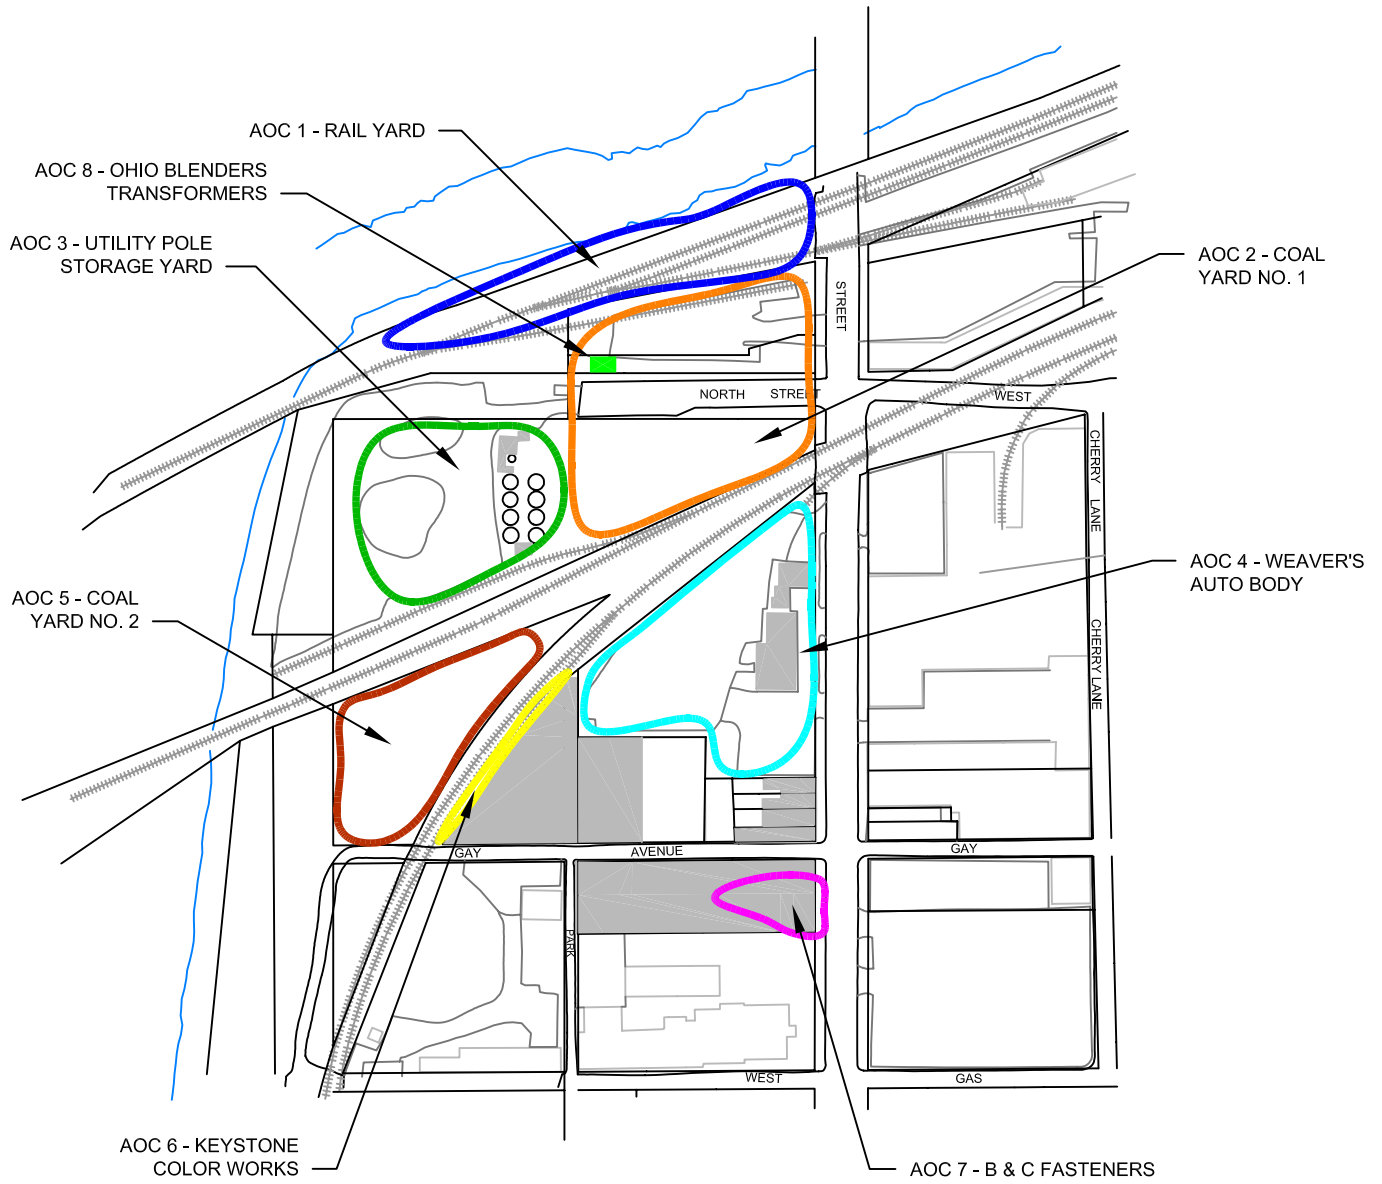

Figures

Edge Environmental Inc.			
YORK, PENNSYLVANIA			
TITLE:		DR. BY:	
SITE PROPERTIES		N. WARMAN	
SCALE:	SIZE:	DWG #:	
NTS	A	FIGURE 1	

Edge Environmental Inc.
 YORK, PENNSYLVANIA

TITLE: STORAGE TANK LOCATIONS		DR. BY: N. WARMAN
SCALE: NTS	SIZE: A	DWG #: FIGURE 2

Edge Environmental Inc.
 YORK, PENNSYLVANIA

TITLE: COAL YARD AND SHED LOCATIONS		DR. BY: N. WARMAN
SCALE: NTS	SIZE: A	DWG #: FIGURE 3

Edge Environmental Inc.		
YORK, PENNSYLVANIA		
TITLE:	AREAS OF CONCERN	
DR. BY:	N. WARMAN	
SCALE:	SIZE:	DWG #:
NTS	A	FIGURE 4