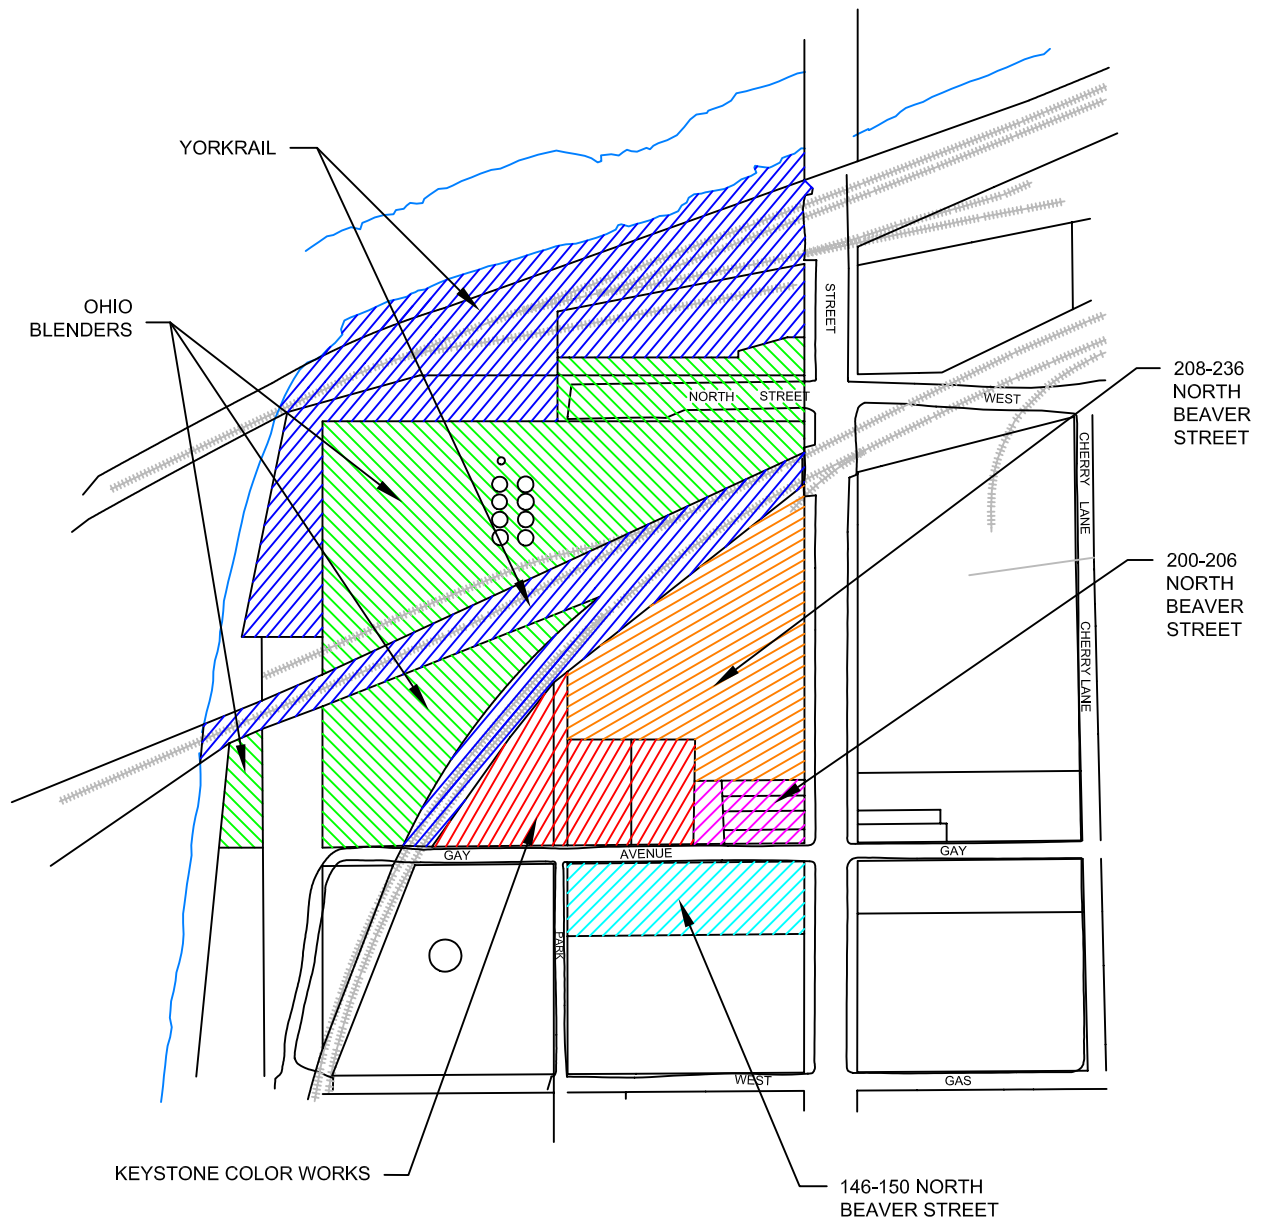

Figures

Edge Environmental Inc.			
YORK, PENNSYLVANIA			
TITLE:		DR. BY:	
SITE PROPERTIES		N. WARMAN	
SCALE:	SIZE:	DWG #:	
NTS	A	FIGURE 1	

Edge Environmental Inc.
 YORK, PENNSYLVANIA

TITLE: STORAGE TANK LOCATIONS		DR. BY: N. WARMAN
SCALE: NTS	SIZE: A	DWG #: FIGURE 2

Edge Environmental Inc.
 YORK, PENNSYLVANIA

TITLE: COAL YARD AND SHED LOCATIONS		DR. BY: N. WARMAN
SCALE: NTS	SIZE: A	DWG #: FIGURE 3

Edge Environmental Inc.		
YORK, PENNSYLVANIA		
TITLE:	AREAS OF CONCERN	
DR. BY:	N. WARMAN	
SCALE:	SIZE:	DWG #:
NTS	A	FIGURE 4