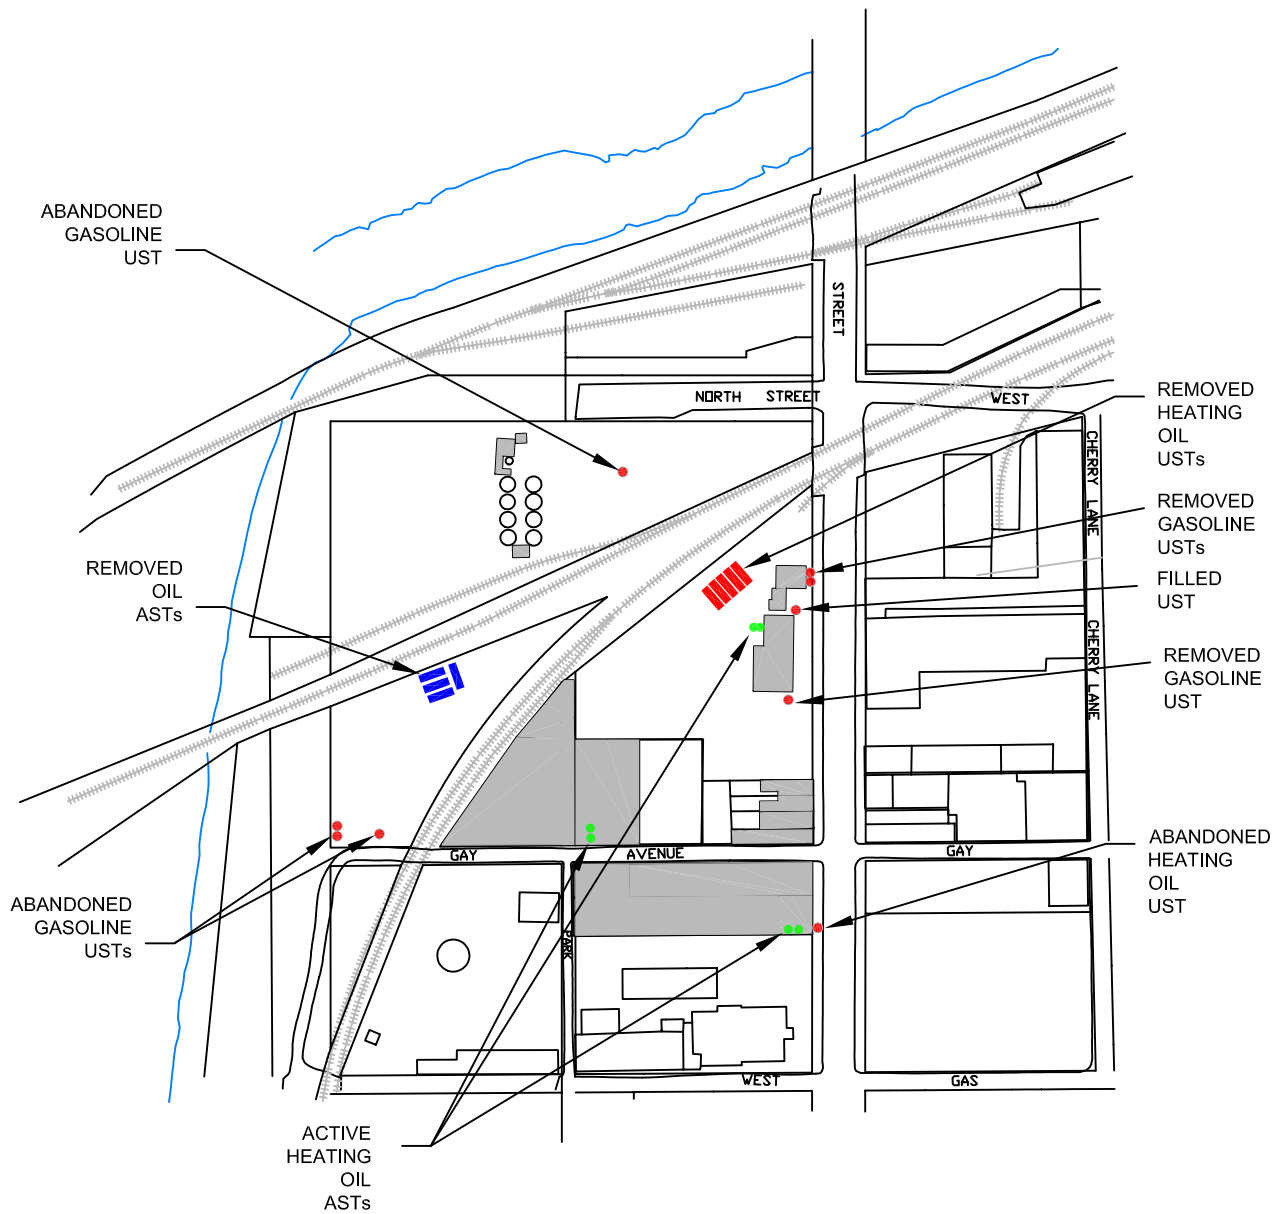

Figures

Edge Environmental Inc.			
YORK, PENNSYLVANIA			
TITLE:		DR. BY:	
SITE PROPERTIES		N. WARMAN	
SCALE:	SIZE:	DWG #:	
NTS	A	FIGURE 1	

Edge Environmental Inc.
 YORK, PENNSYLVANIA

TITLE: STORAGE TANK LOCATIONS		DR. BY: N. WARMAN
SCALE: NTS	SIZE: A	DWG #: FIGURE 2

Edge Environmental Inc.
 YORK, PENNSYLVANIA

TITLE: COAL YARD AND SHED LOCATIONS		DR. BY: N. WARMAN
SCALE: NTS	SIZE: A	DWG #: FIGURE 3

Edge Environmental Inc.		
YORK, PENNSYLVANIA		
TITLE:	AREAS OF CONCERN	
DR. BY:	N. WARMAN	
SCALE:	SIZE:	DWG #:
NTS	A	FIGURE 4