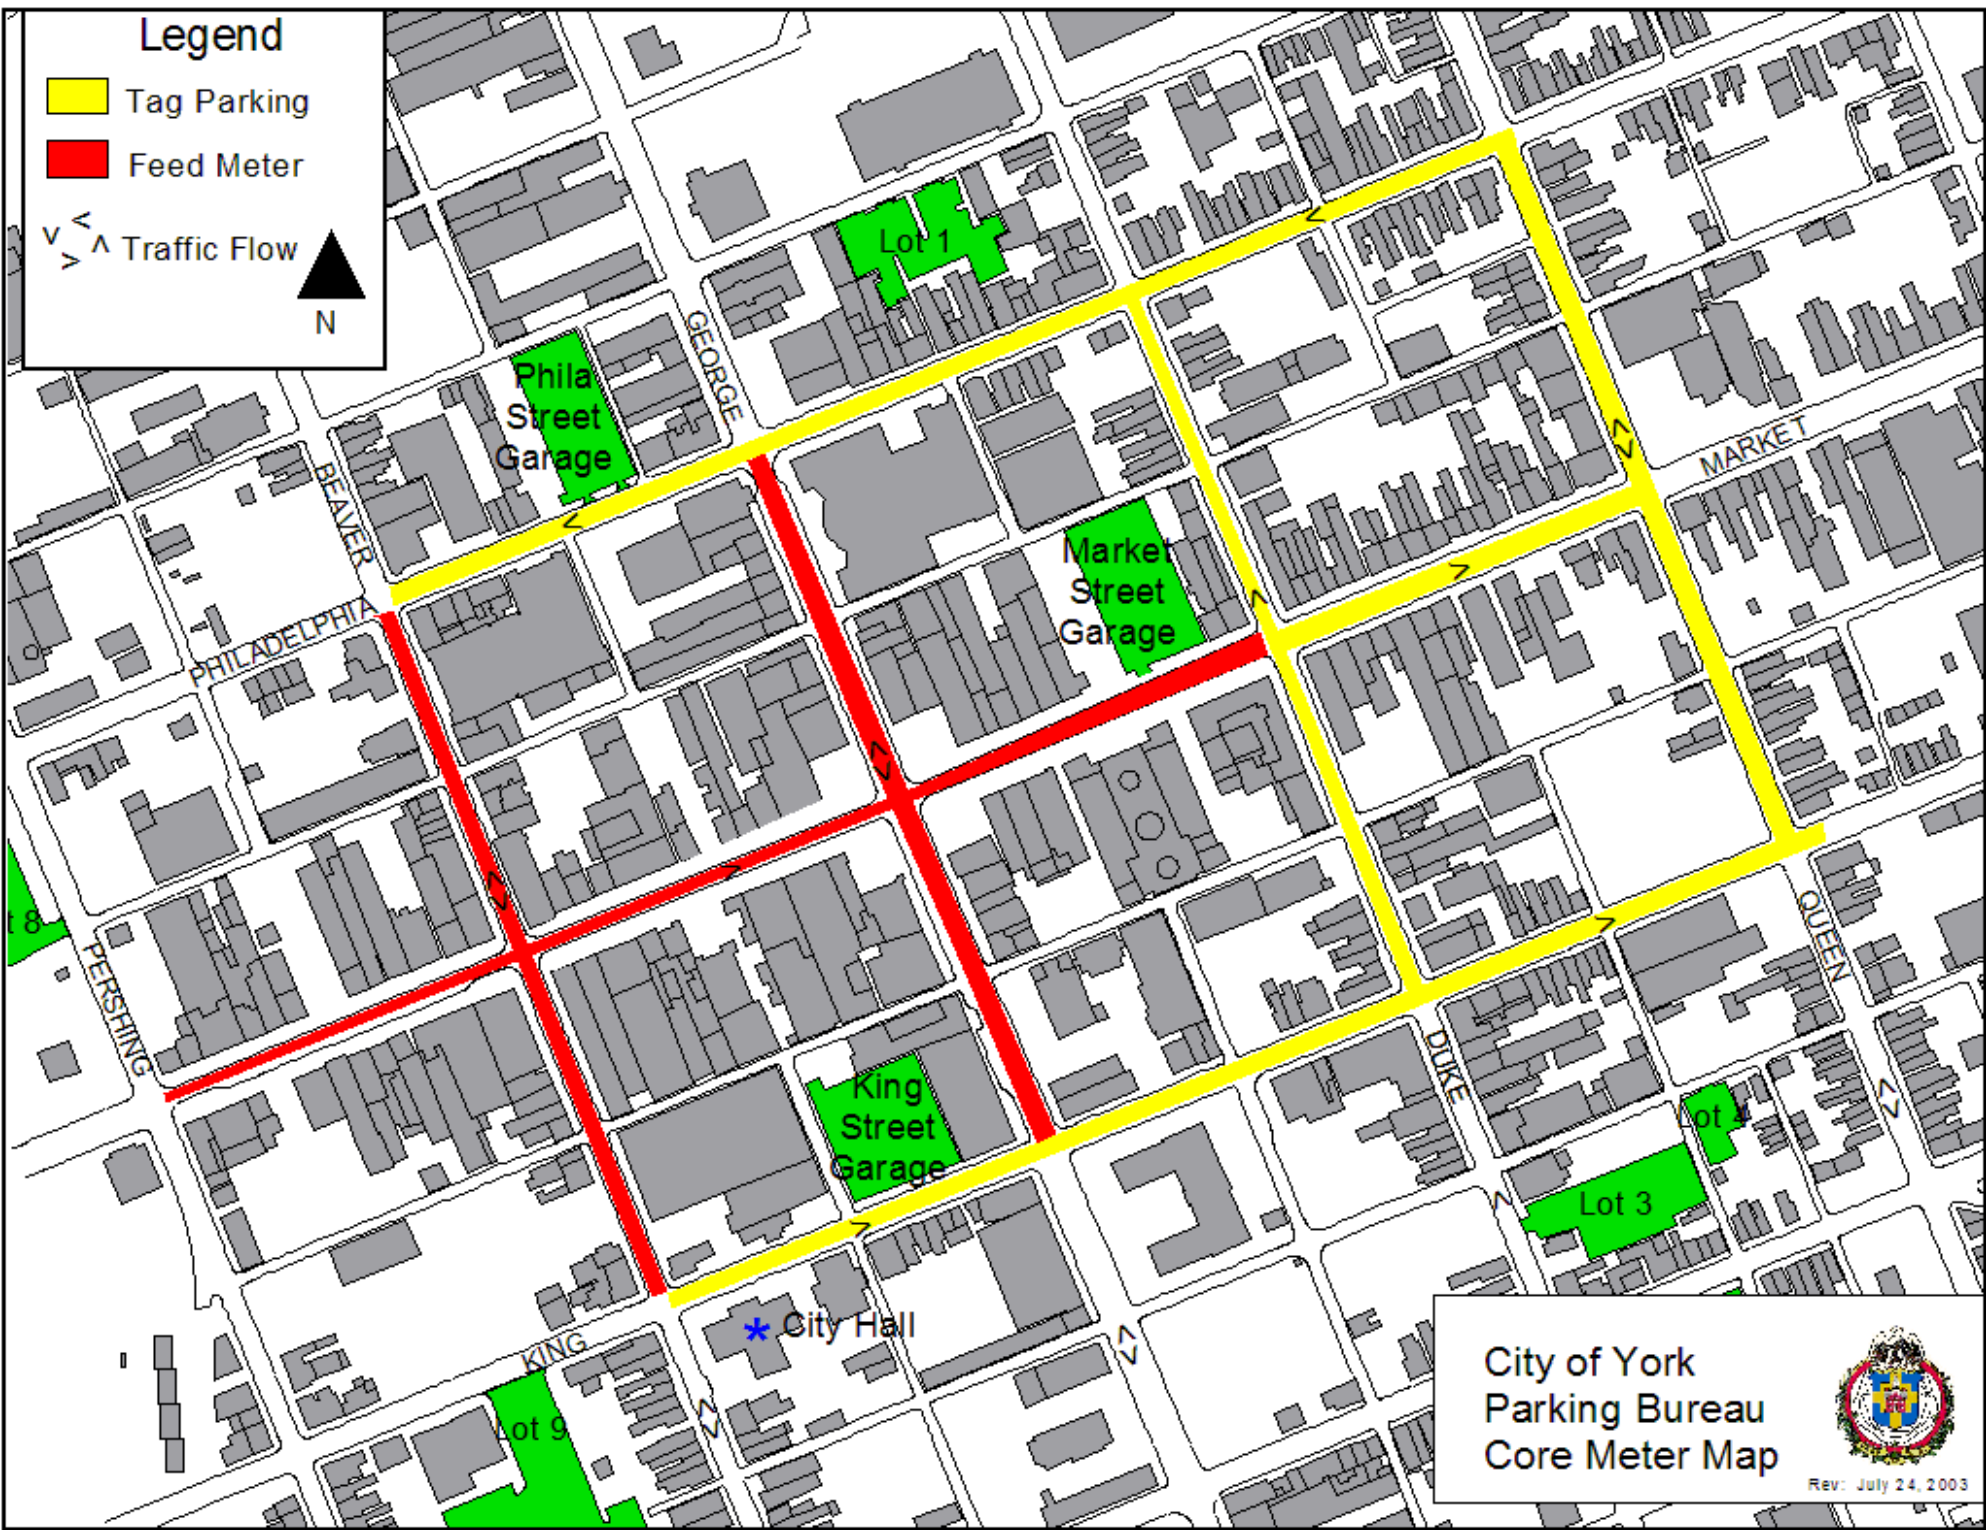

Legend

 Tag Parking

 Feed Meter

 Traffic Flow

City of York
Parking Bureau
Core Meter Map

Rev: July 24, 2003